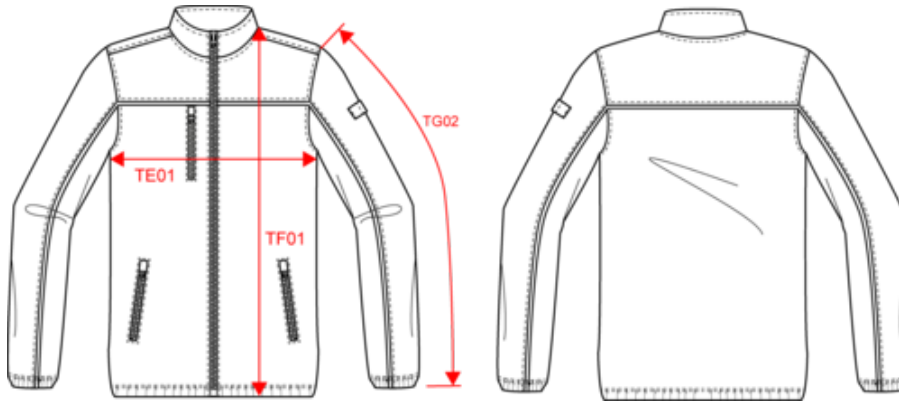

WK904

Unisex eco-friendly two-tone polarfleece jacket

Dimensions (cm)

Measurements in cm	5XL	XS	S	M	L	XL	XXL	3XL	4XL
TE01 - 1/2 chest width at 1.5cm below armhole	74.00	50.00	53.00	56.00	59.00	62.00	65.00	68.00	71.00
TF01 - Total height from HSP	71.00	73.00	75.00	77.00	79.00	81.00	83.00	67.00	69.00
TG02 - Long sleeve length	65.00	66.00	67.00	68.00	69.00	70.00	71.00	72.00	73.00